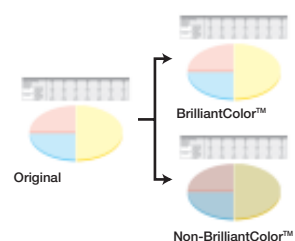

BrilliantColor™ Technology and MitsubishiElectric's Engineering Yields Superior Color Performance

BrilliantColor™ Technology is Texas Instruments' latest innovation in producing amazing rich and vibrant colors. At MitsubishiElectric, we developed a 6-segment color wheel that includes the colors of R,G,B,W,Y,C. Apart from the typical red, green, blue and white, we added yellow and cyan segments to display a wider color spectrum. In addition, we coded our color algorithms to emphasize brightness or color modes, designed to match the environment where the EX51U is used.

Together with selective lamp powered modulation techniques, the EX51U with BrilliantColor™ technology acts intelligently to boost colors to improve the intensity and vibrancy of an entire display. For instance, when projecting an already-bright screen image, the lamp is programmed to provide brighter, more vivid colors. In contrast, if the image shows genuine color reproduction, the algorithm delivers just the right colors with the appropriate radiance for maximum visual impact.

* BrilliantColor is a trademark of Texas Instruments.